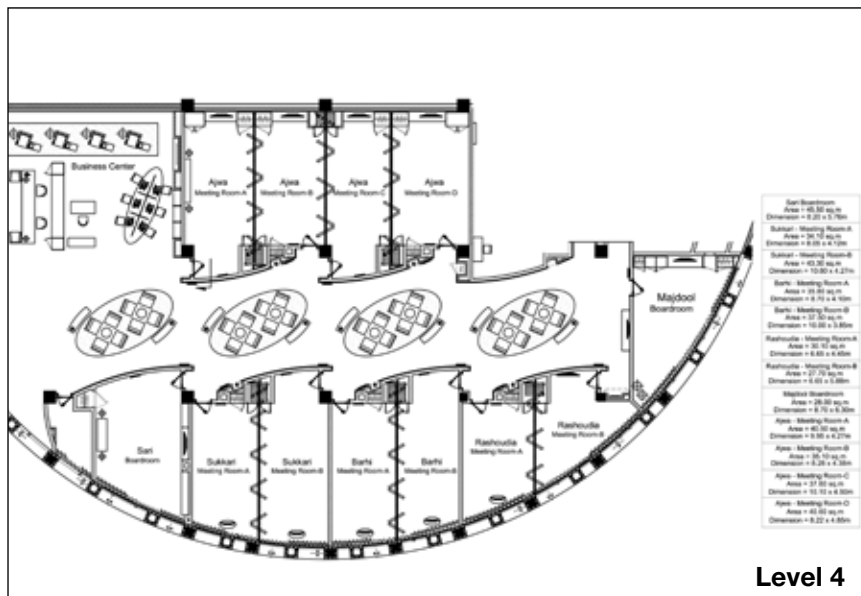

Banqueting at Burj Rafal Hotel Kempinski

Name of the Room	Theater	Classroom	Cocktail	Banquet	Boardroom	U Shape	Dimensions	Area M.	Height	Floor
Rafal Ballroom	2500	900	1700	500 - 1200	–	–	56 x 35	1960	9m –10m	L 3
Rafal Ballroom A-1	220	126	140	160	–	–	17.5 x 16.5	288.75	9m –10m	L 3
Rafal Ballroom A-2	220	126	140	160	–	–	17.5 x 16.5	288.75	9m –10m	L 3
Rafal Ballroom B	760	450	400	320	–	–	35 x 17	595.0	9m –10m	L 3
Rafal Ballroom C-1	270	144	210	160	–	–	22.5 x 17.5	393.75	9m –10m	L 3
Rafal Ballroom C-2	270	144	210	160	–	–	22.5 x 17.5	393.75	9m –10m	L 3
Pre Function Area	–	–	500	–	–	–	15.30 x 47.5	726.0		L 3
Sari Boardroom	–	–	–	–	14	–	8.20 x 5.7	45.5	3m	L 4
Majdool Boardroom	–	–	–	–	12	–	8.70 x 6.30	28.00	3m	L 4
Sukkari Meeting Room A	20	12	20	20	16	–	8.05 x 4.12	34.10	3m	L 4
Sukkari Meeting Room B	20	12	20	20	16	–	10.06 x 4.27	43.30	3m	L 4
Barhi Meeting Room A	20	12	20	20	16	–	8.70 x 4.10	35.80	3m	L 4
Barhi Meeting Room B	20	12	20	20	16	–	10.00 x 3.85	37.50	3m	L 4
Rashoudia Meeting Room A	20	18	25	30	16	16	6.65 x 4.45	30.10	3m	L 4
Rashoudia Meeting Room B	20	12	20	20	16	–	6.65 x 5.88	27.70	3m	L 4
Ajwa Meeting Room A	20	12	20	20	16	16	9.95 x 4.27	40.50	3m	L 4
Ajwa Meeting Room B	20	12	20	20	16	16	8.28 x 4.38	35.10	3m	L 4
Ajwa Meeting Room C	20	12	20	20	16	16	10.10 x 4.50	37.60	3m	L 4
Ajwa Meeting Room D	20	12	20	20	16	16	8.22 x 4.58	40.60	3m	L 4
Safawi Meeting Room	50	50	75	40	25	20	6.70 x 8.45	58.30	3m	L 4
Khlas Boardroom	–	–	–	–	16	–	9.20 x 6.28	38.80	3m	L 5
Rothana Meeting Room A	20	12	20	20	16	–	8.20 x 4.00	32.40	3m	L 5
Rothana Meeting Room B	20	12	20	20	16	–	10.65 x 4.27	43.40	3m	L 5
Anbara Meeting Room A	20	12	20	20	16	–	10.65 x 4.27	35.80	3m	L 5
Anbara Meeting Room B	20	12	20	20	16	–	9.75 x 3.85	37.50	3m	L 5
Thawee Meeting Room A	20	12	20	20	16	–	6.70 x 4.45	30.00	3m	L 5
Thawee Meeting Room B	20	12	20	20	16	–	7.20 x 5.86	27.20	3m	L 5

Banqueting at Burj Rafal Hotel Kempinski