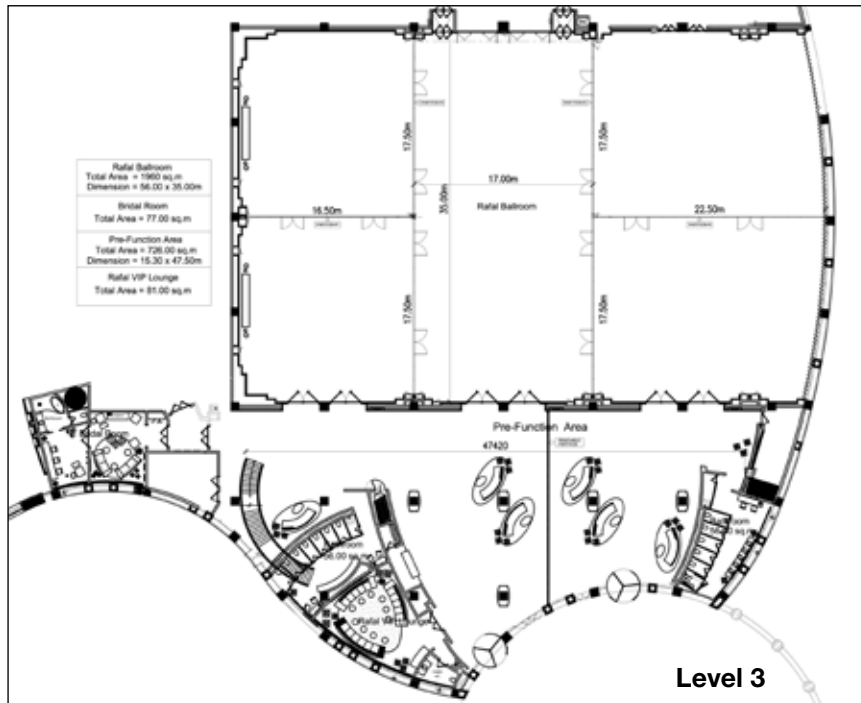

Banqueting at Burj Rafal Hotel Kempinski

Name of the Room	Theater	Classroom	Cocktail	Banquet	Boardroom	U Shape	Dimensions	Area M.	Height	Floor
Rafal Ballroom	2500	900	1700	500 - 1200	–	–	56 x 35	1960	9m –10m	L 3
Rafal Ballroom A-1	220	126	140	160	–	–	17.5 x 16.5	288.75	9m –10m	L 3
Rafal Ballroom A-2	220	126	140	160	–	–	17.5 x 16.5	288.75	9m –10m	L 3
Rafal Ballroom B	760	450	400	320	–	–	35 x 17	595.0	9m –10m	L 3
Rafal Ballroom C-1	270	144	210	160	–	–	22.5 x 17.5	393.75	9m –10m	L 3
Rafal Ballroom C-2	270	144	210	160	–	–	22.5 x 17.5	393.75	9m –10m	L 3
Pre Function Area	–	–	500	–	–	–	15.30 x 47.5	726.0		L 3
Sari Boardroom	–	–	–	–	14	–	8.20 x 5.7	45.5	3m	L 4
Majdool Boardroom	–	–	–	–	12	–	8.70 x 6.30	28.00	3m	L 4
Sukkari Meeting Room A	20	12	20	20	16	–	8.05 x 4.12	34.10	3m	L 4
Sukkari Meeting Room B	20	12	20	20	16	–	10.06 x 4.27	43.30	3m	L 4
Barhi Meeting Room A	20	12	20	20	16	–	8.70 x 4.10	35.80	3m	L 4
Barhi Meeting Room B	20	12	20	20	16	–	10.00 x 3.85	37.50	3m	L 4
Rashoudia Meeting Room A	20	18	25	30	16	16	6.65 x 4.45	30.10	3m	L 4
Rashoudia Meeting Room B	20	12	20	20	16	–	6.65 x 5.88	27.70	3m	L 4
Ajwa Meeting Room A	20	12	20	20	16	16	9.95 x 4.27	40.50	3m	L 4
Ajwa Meeting Room B	20	12	20	20	16	16	8.28 x 4.38	35.10	3m	L 4
Ajwa Meeting Room C	20	12	20	20	16	16	10.10 x 4.50	37.60	3m	L 4
Ajwa Meeting Room D	20	12	20	20	16	16	8.22 x 4.58	40.60	3m	L 4
Safawi Meeting Room	50	50	75	40	25	20	6.70 x 8.45	58.30	3m	L 4
Khlas Boardroom	–	–	–	–	16	–	9.20 x 6.28	38.80	3m	L 5
Rothana Meeting Room A	20	12	20	20	16	–	8.20 x 4.00	32.40	3m	L 5
Rothana Meeting Room B	20	12	20	20	16	–	10.65 x 4.27	43.40	3m	L 5
Anbara Meeting Room A	20	12	20	20	16	–	10.65 x 4.27	35.80	3m	L 5
Anbara Meeting Room B	20	12	20	20	16	–	9.75 x 3.85	37.50	3m	L 5
Thawee Meeting Room A	20	12	20	20	16	–	6.70 x 4.45	30.00	3m	L 5
Thawee Meeting Room B	20	12	20	20	16	–	7.20 x 5.86	27.20	3m	L 5

Banqueting at Burj Rafal Hotel Kempinski